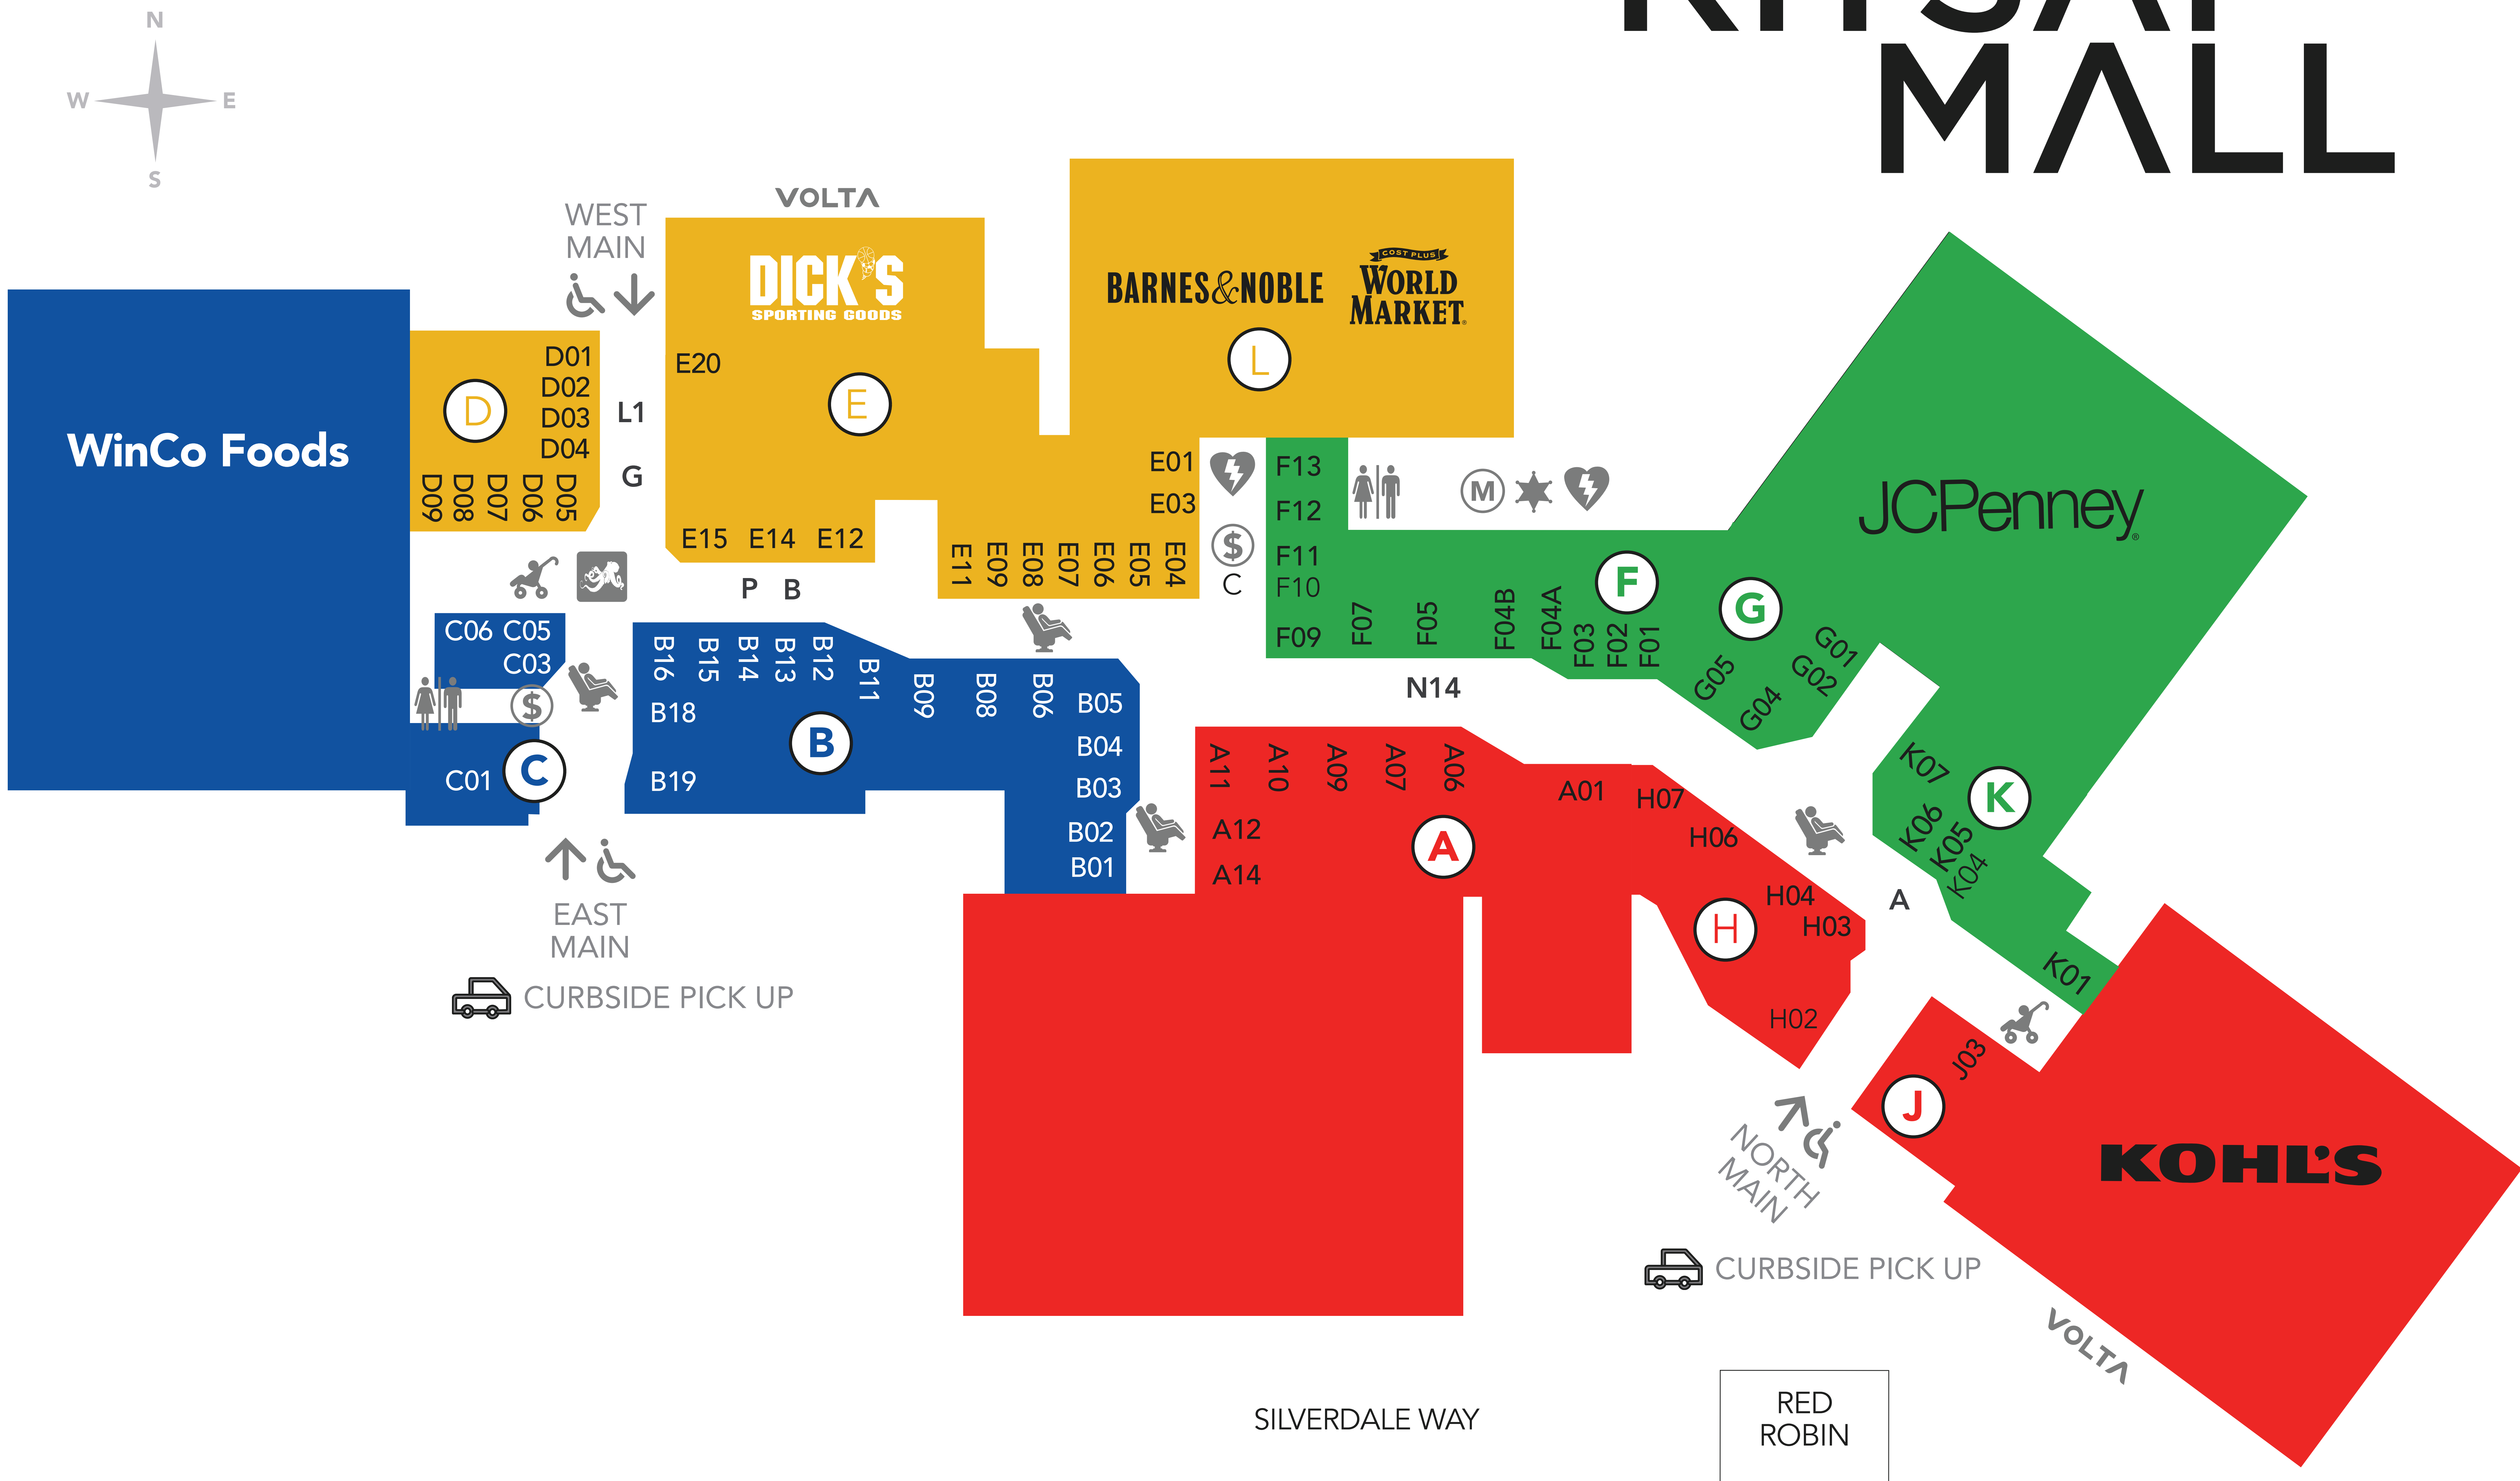

# KITSAP MALL

= Coming Soon

- ATM
- Public Restrooms
- Smarte Carte Strollers
- AED (Automatic External Defibrillator)
- Automatic Doors
- Management Office 360.698.2555
- Curbside Pick Up
- Mall Entrance
- Periscope Place Children's Play Area
- VOLTA Volta Electric Car Charging Stations
- Relax & Recharge Massage Chairs
- Security 360.731.5129

## ANCHOR STORES

Barnes & Noble  
 Dick's Sporting Goods  
 JCPenney  
 Kohl's  
 WinCo Foods

## WOMEN'S APPAREL

B11 American Eagle Outfitters  
 A10 BoxLunch  
 B06 Buckle  
 E08 Fuego  
 A01 H&M  
 E07 Hot Topic  
 A07 Pink  
 F07 Torrid  
 A07 Victoria's Secret  
 B13 Zumiez

## SHOES

H04 Famous Footwear  
 E07 Hot Topic  
 F04A Journeys  
 F02 Shoe Dept.